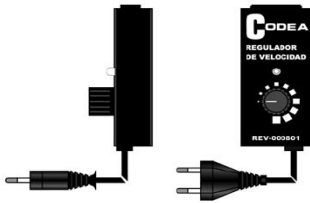

POWER REGULATOR